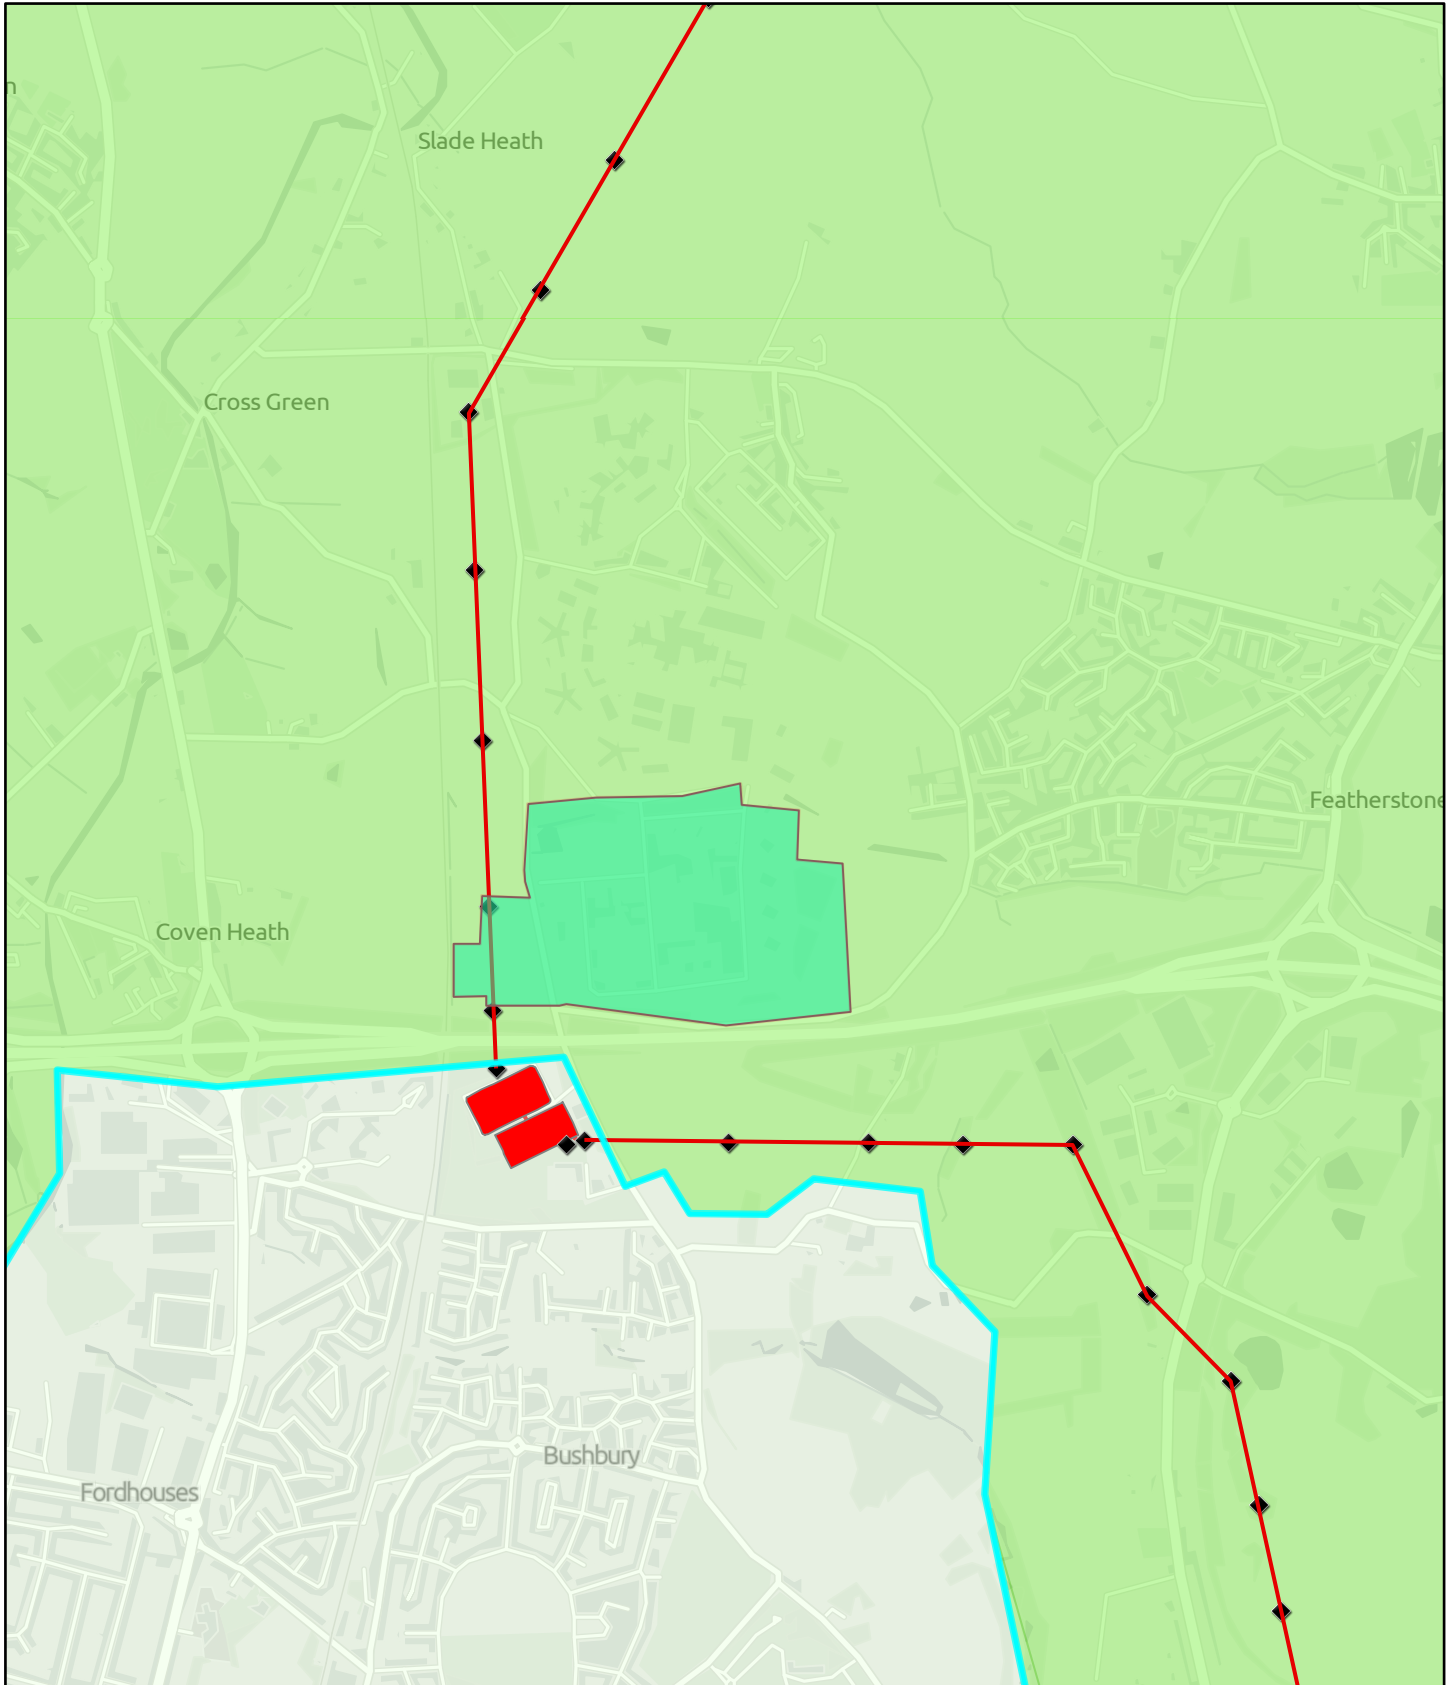

ROF Featherstone Asset Map

20/12/2022, 16:01:54

- | | |
|--|---|
|  Development_Plan_Monitoring_Sites_vw_9270 |  Electric_Assets_7634 |
|  Development_Plan_Monitoring_v2_7386 |  Development_Plan_Monitoring_Consultations_vw_1604 |
|  Electric_Assets_4020 |  Development_Plan_Monitoring_v2_977_5701 |
|  275 |  Development_Plan_Monitoring_v2_977 |
|  Electric_Assets_1587 | |
|  Electric_Assets_3956 | |