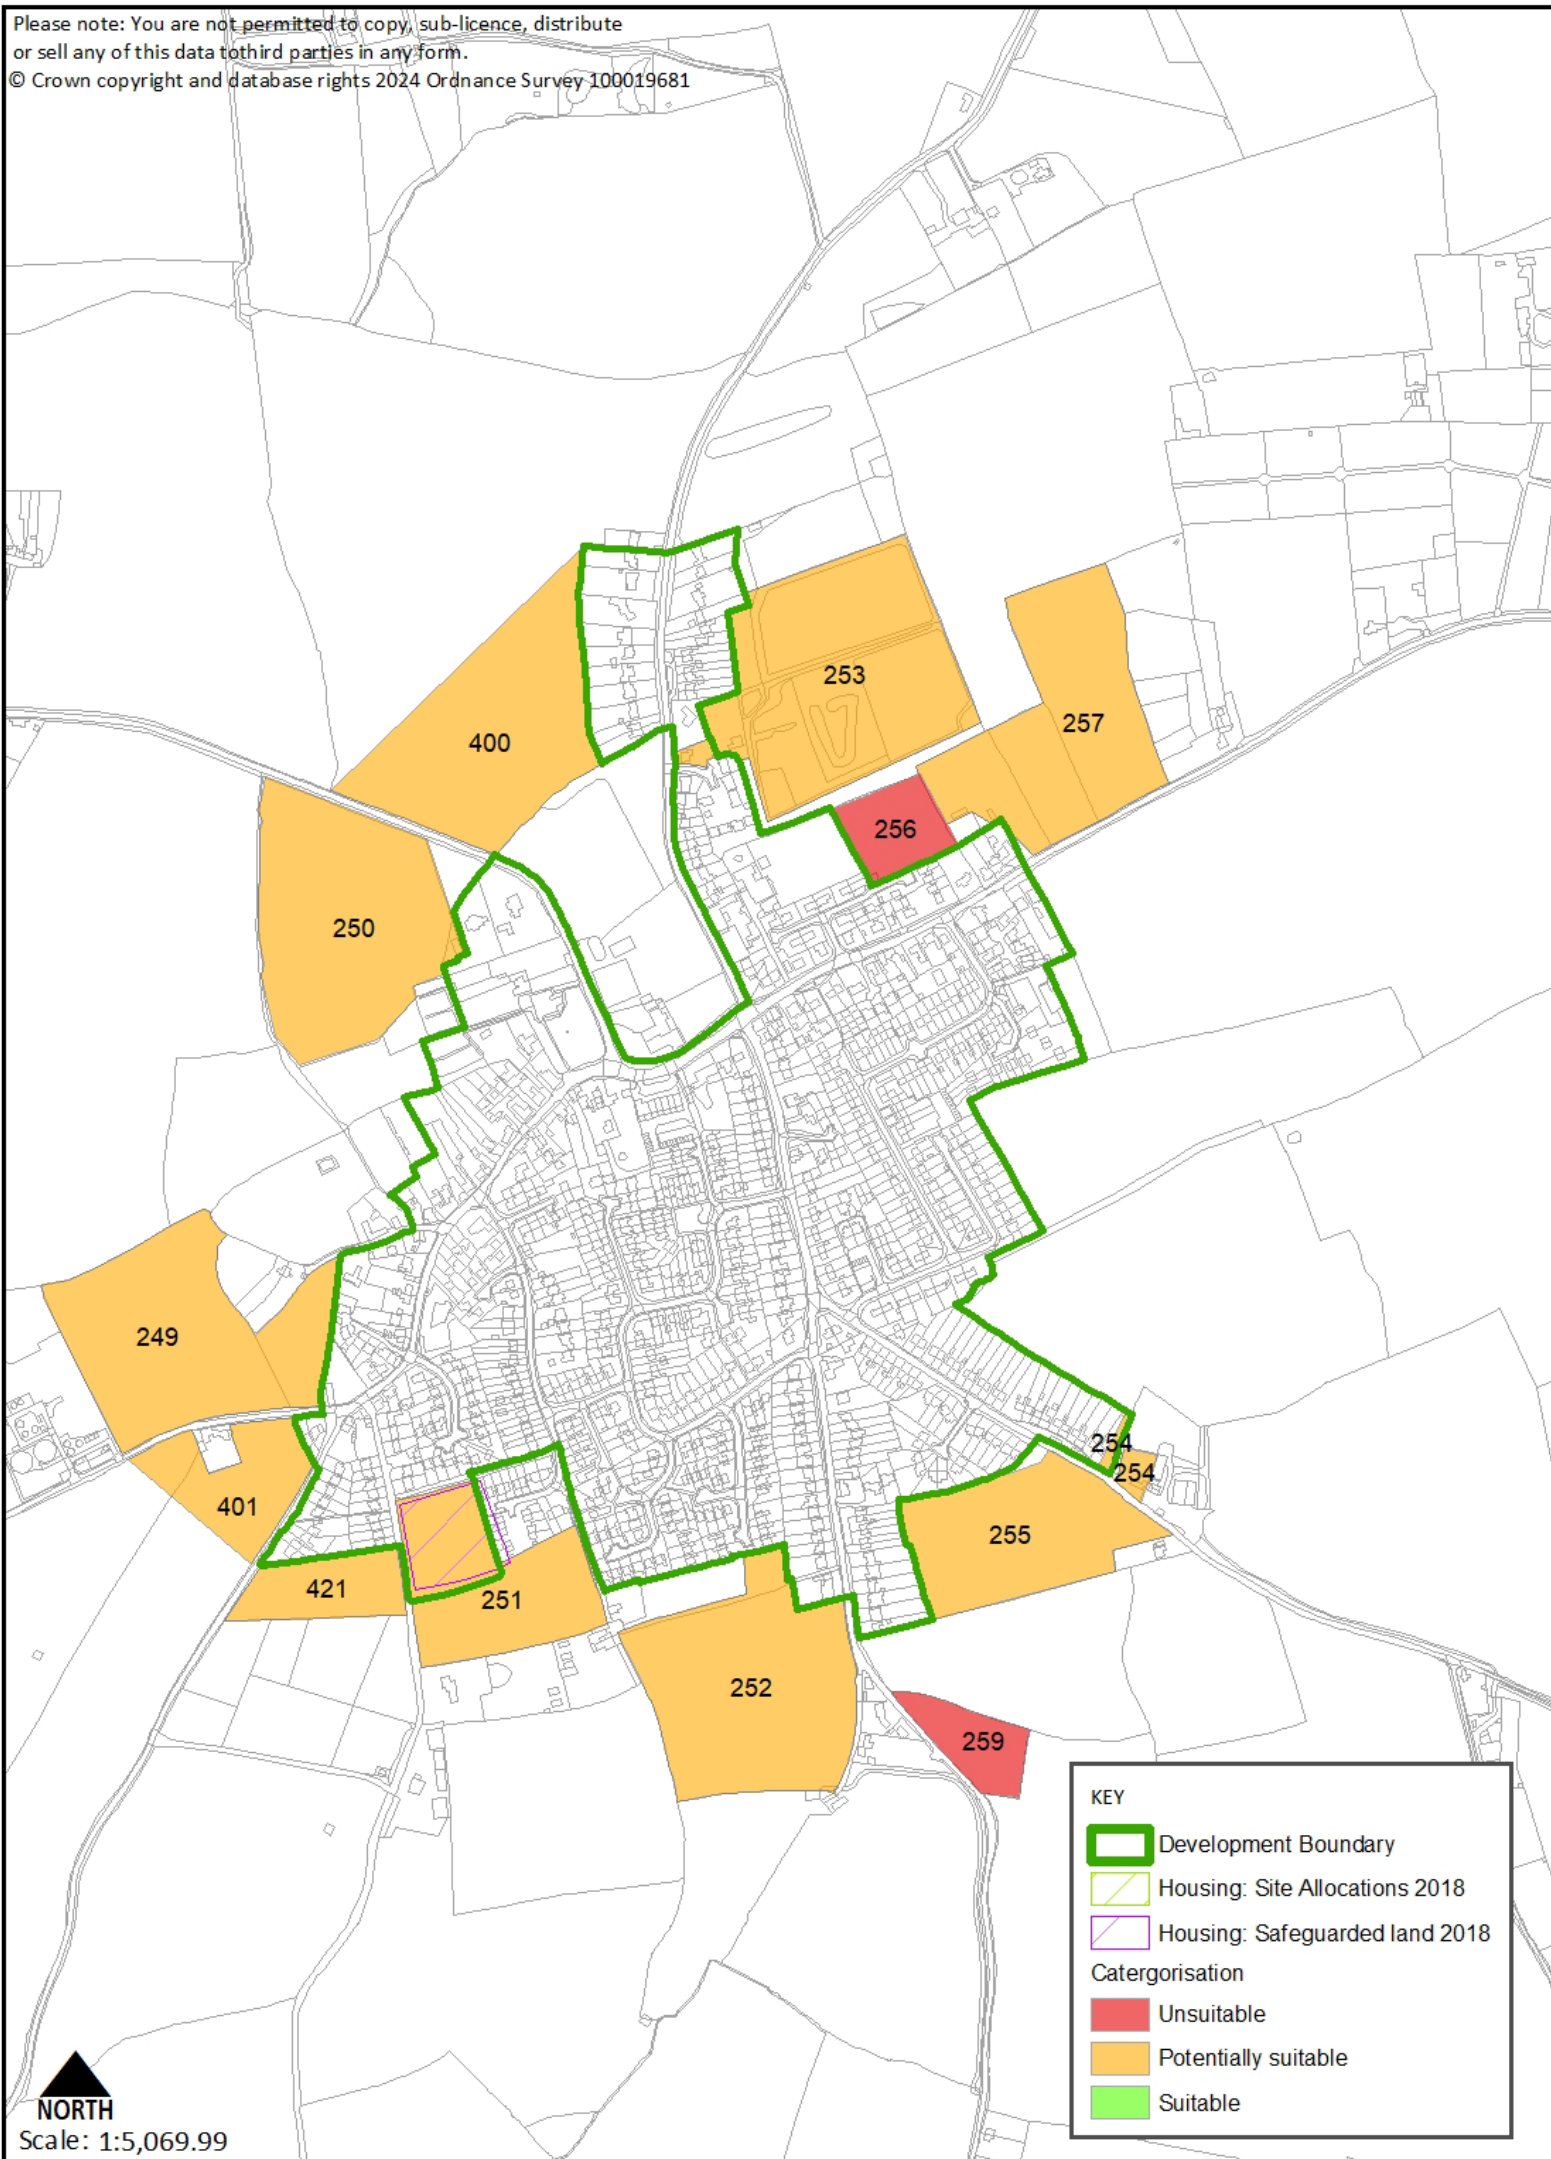

Psttingham SHELAA MAP 2024

Please note: You are not permitted to copy, sub-licence, distribute or sell any of this data to third parties in any form.
© Crown copyright and database rights 2024 Ordnance Survey 100019681

KEY

- Development Boundary
- Housing: Site Allocations 2018
- Housing: Safeguarded land 2018

Categorisation

- Unsuitable
- Potentially suitable
- Suitable

NORTH
Scale: 1:5,069.99