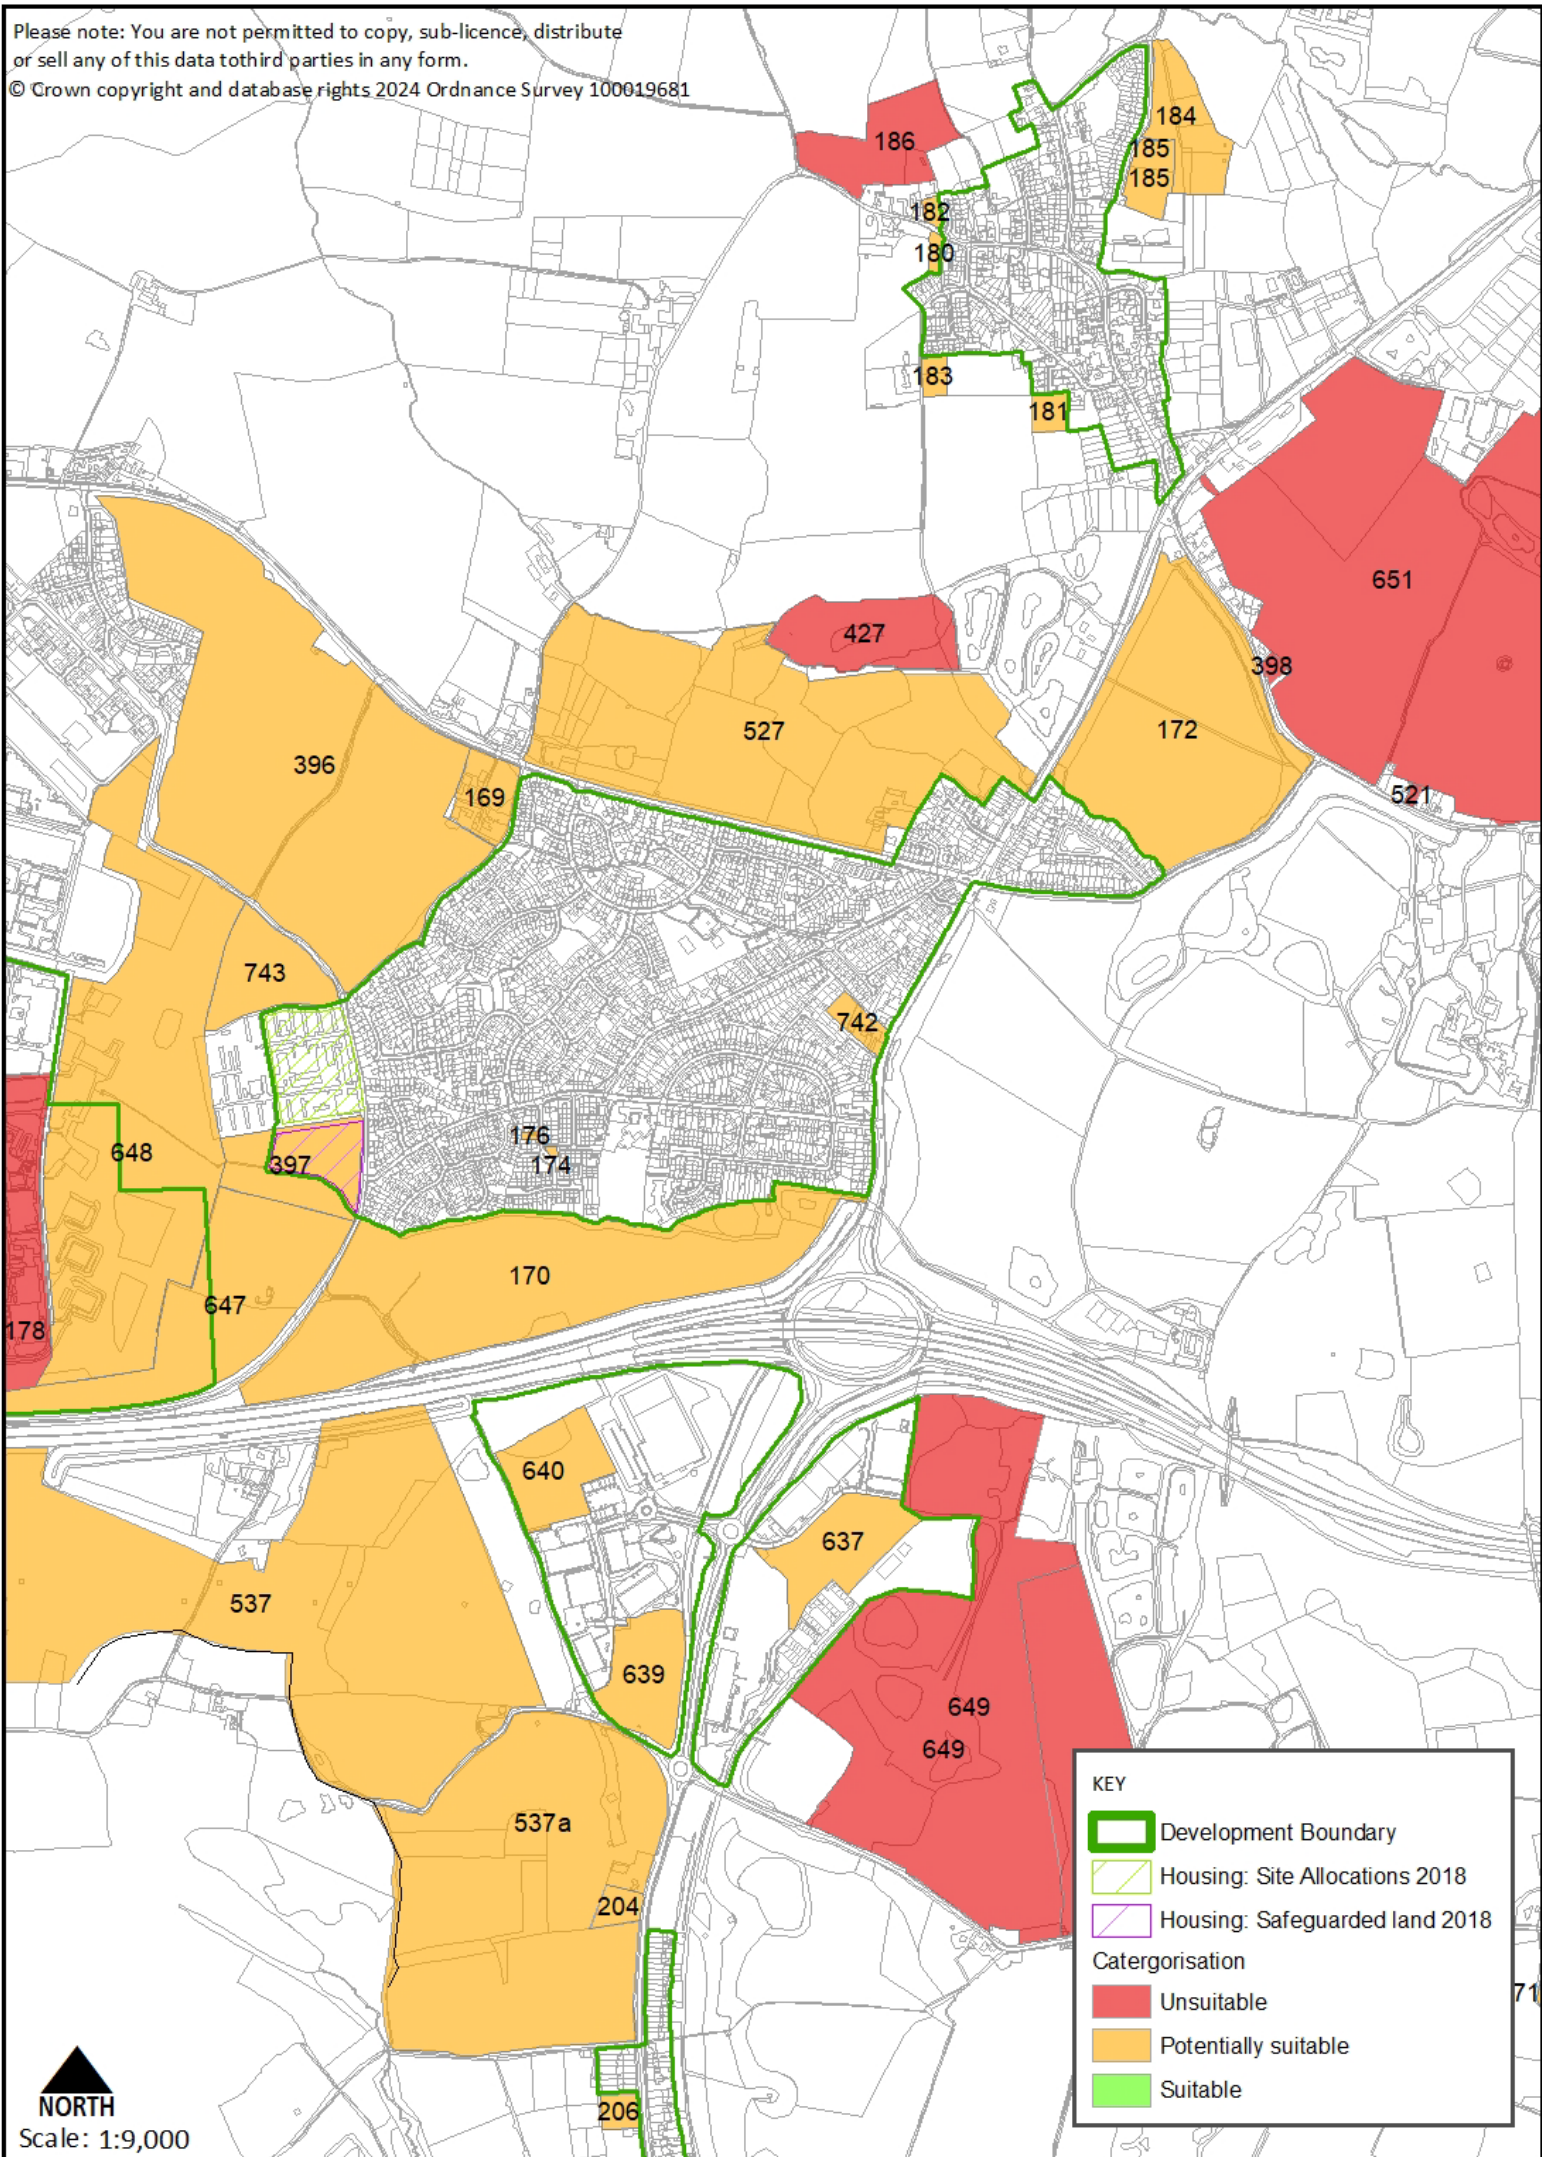

# Featherstone and Shareshill SHELAA MAP 2024

Please note: You are not permitted to copy, sub-licence, distribute or sell any of this data to third parties in any form.

© Crown copyright and database rights 2024 Ordnance Survey 100019681

NORTH

Scale: 1:9,000