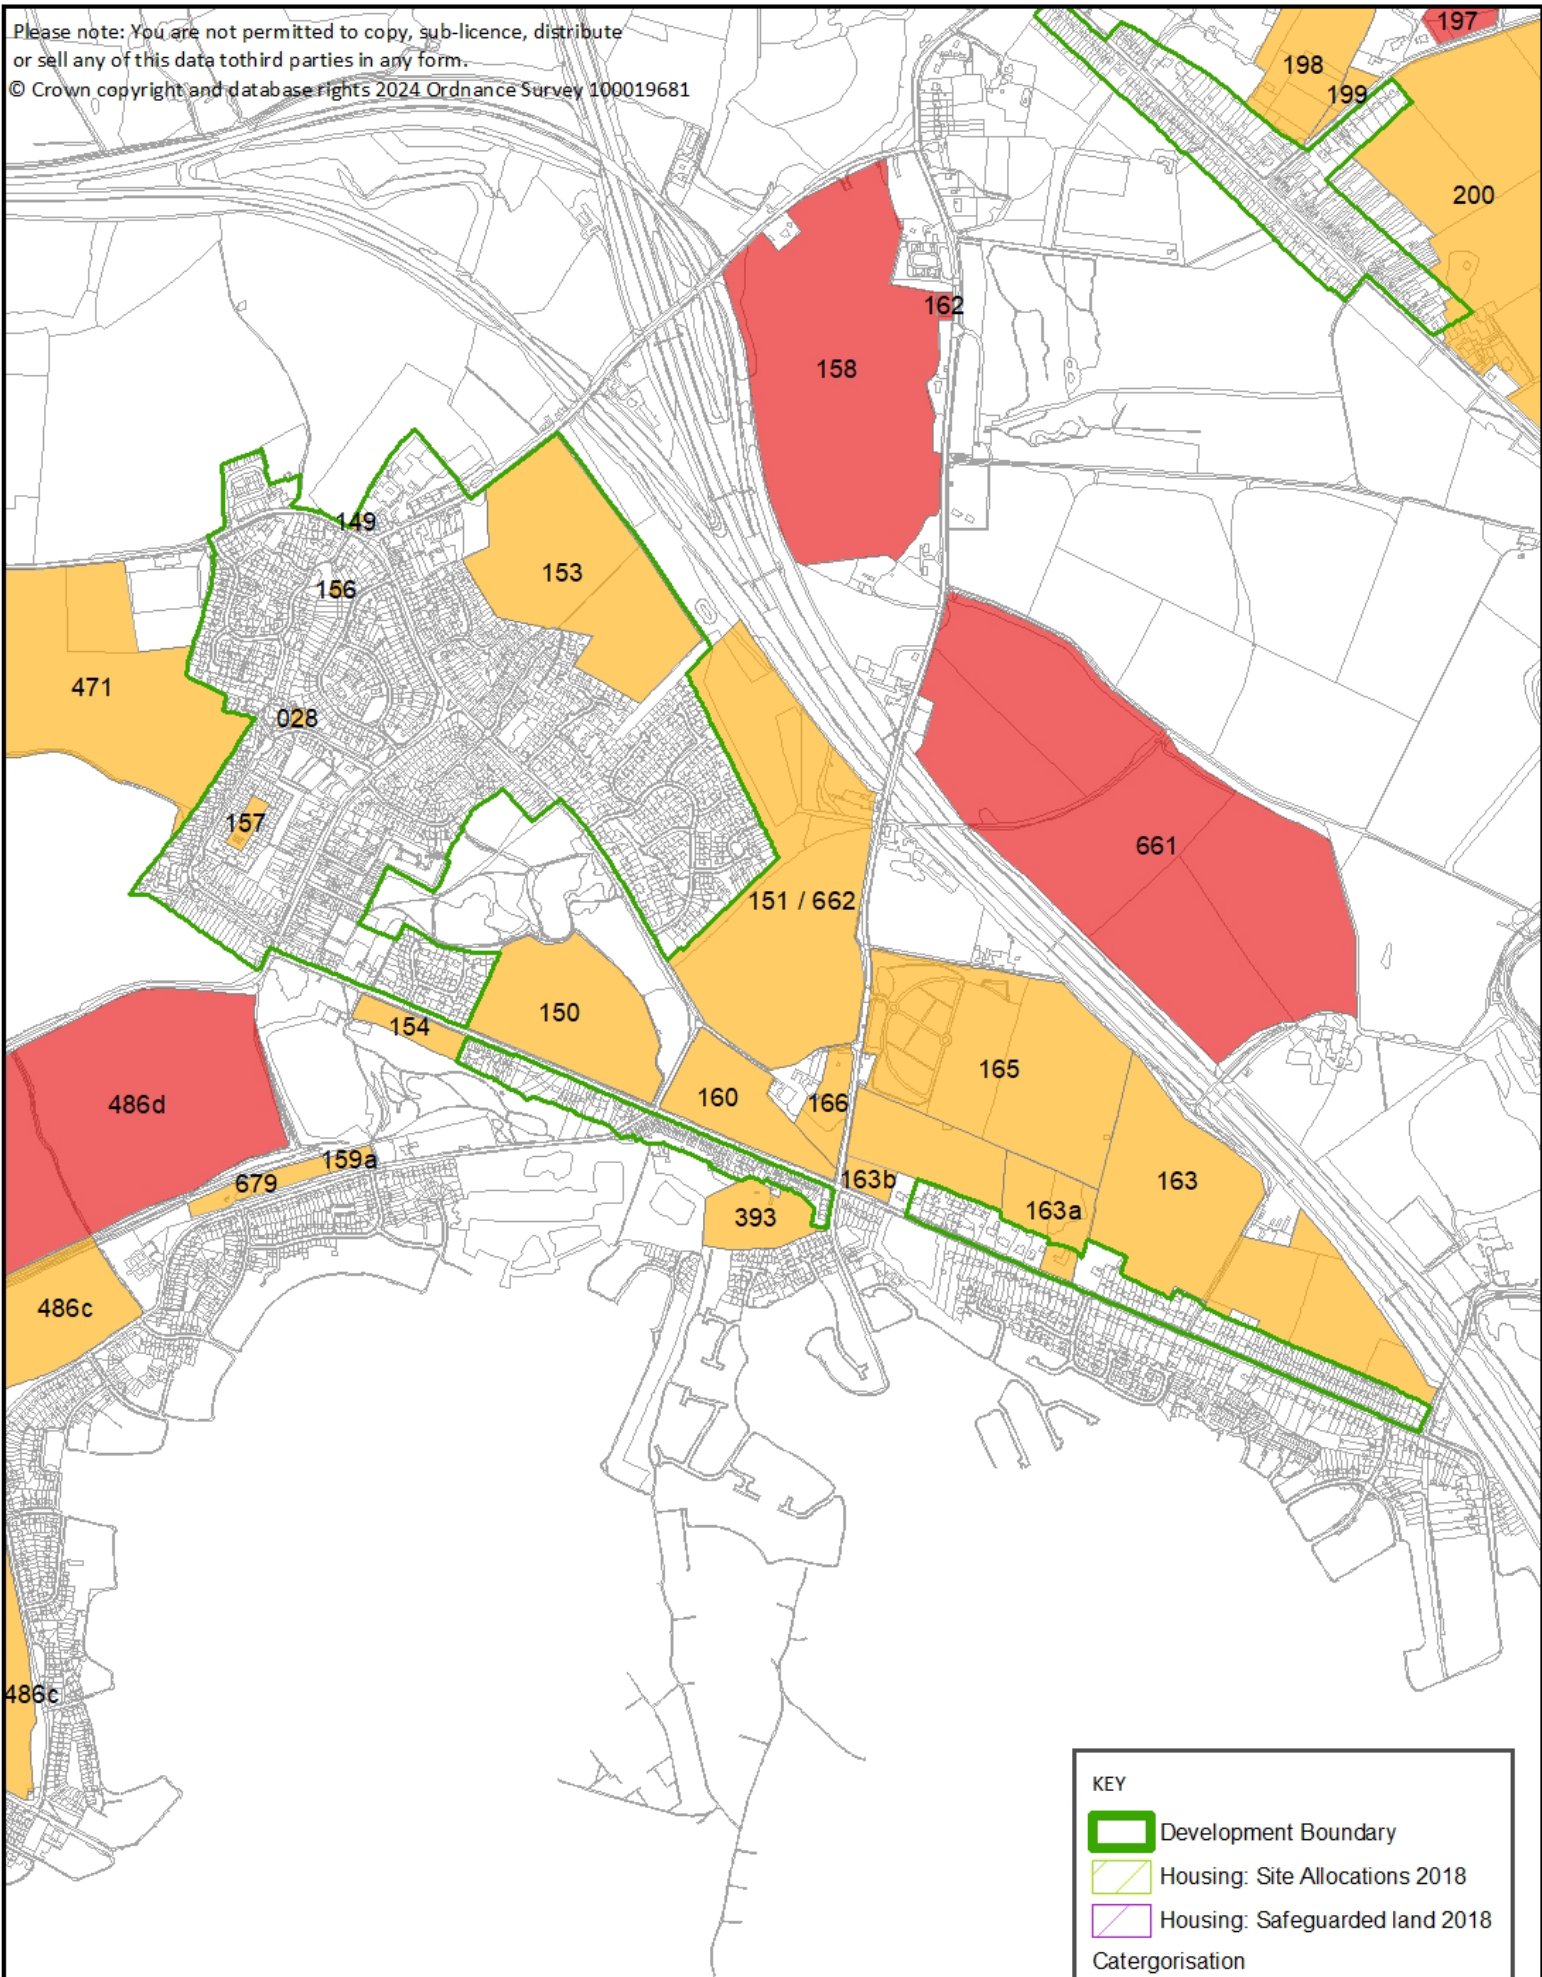

Essington SHELAA MAP 2024

Please note: You are not permitted to copy, sub-licence, distribute or sell any of this data to third parties in any form.
© Crown copyright and database rights 2024 Ordnance Survey 100019681

KEY

- Development Boundary
- Housing: Site Allocations 2018
- Housing: Safeguarded land 2018

Categorisation

- Unsuitable
- Potentially suitable
- Suitable

NORTH
Scale: 1:9,000