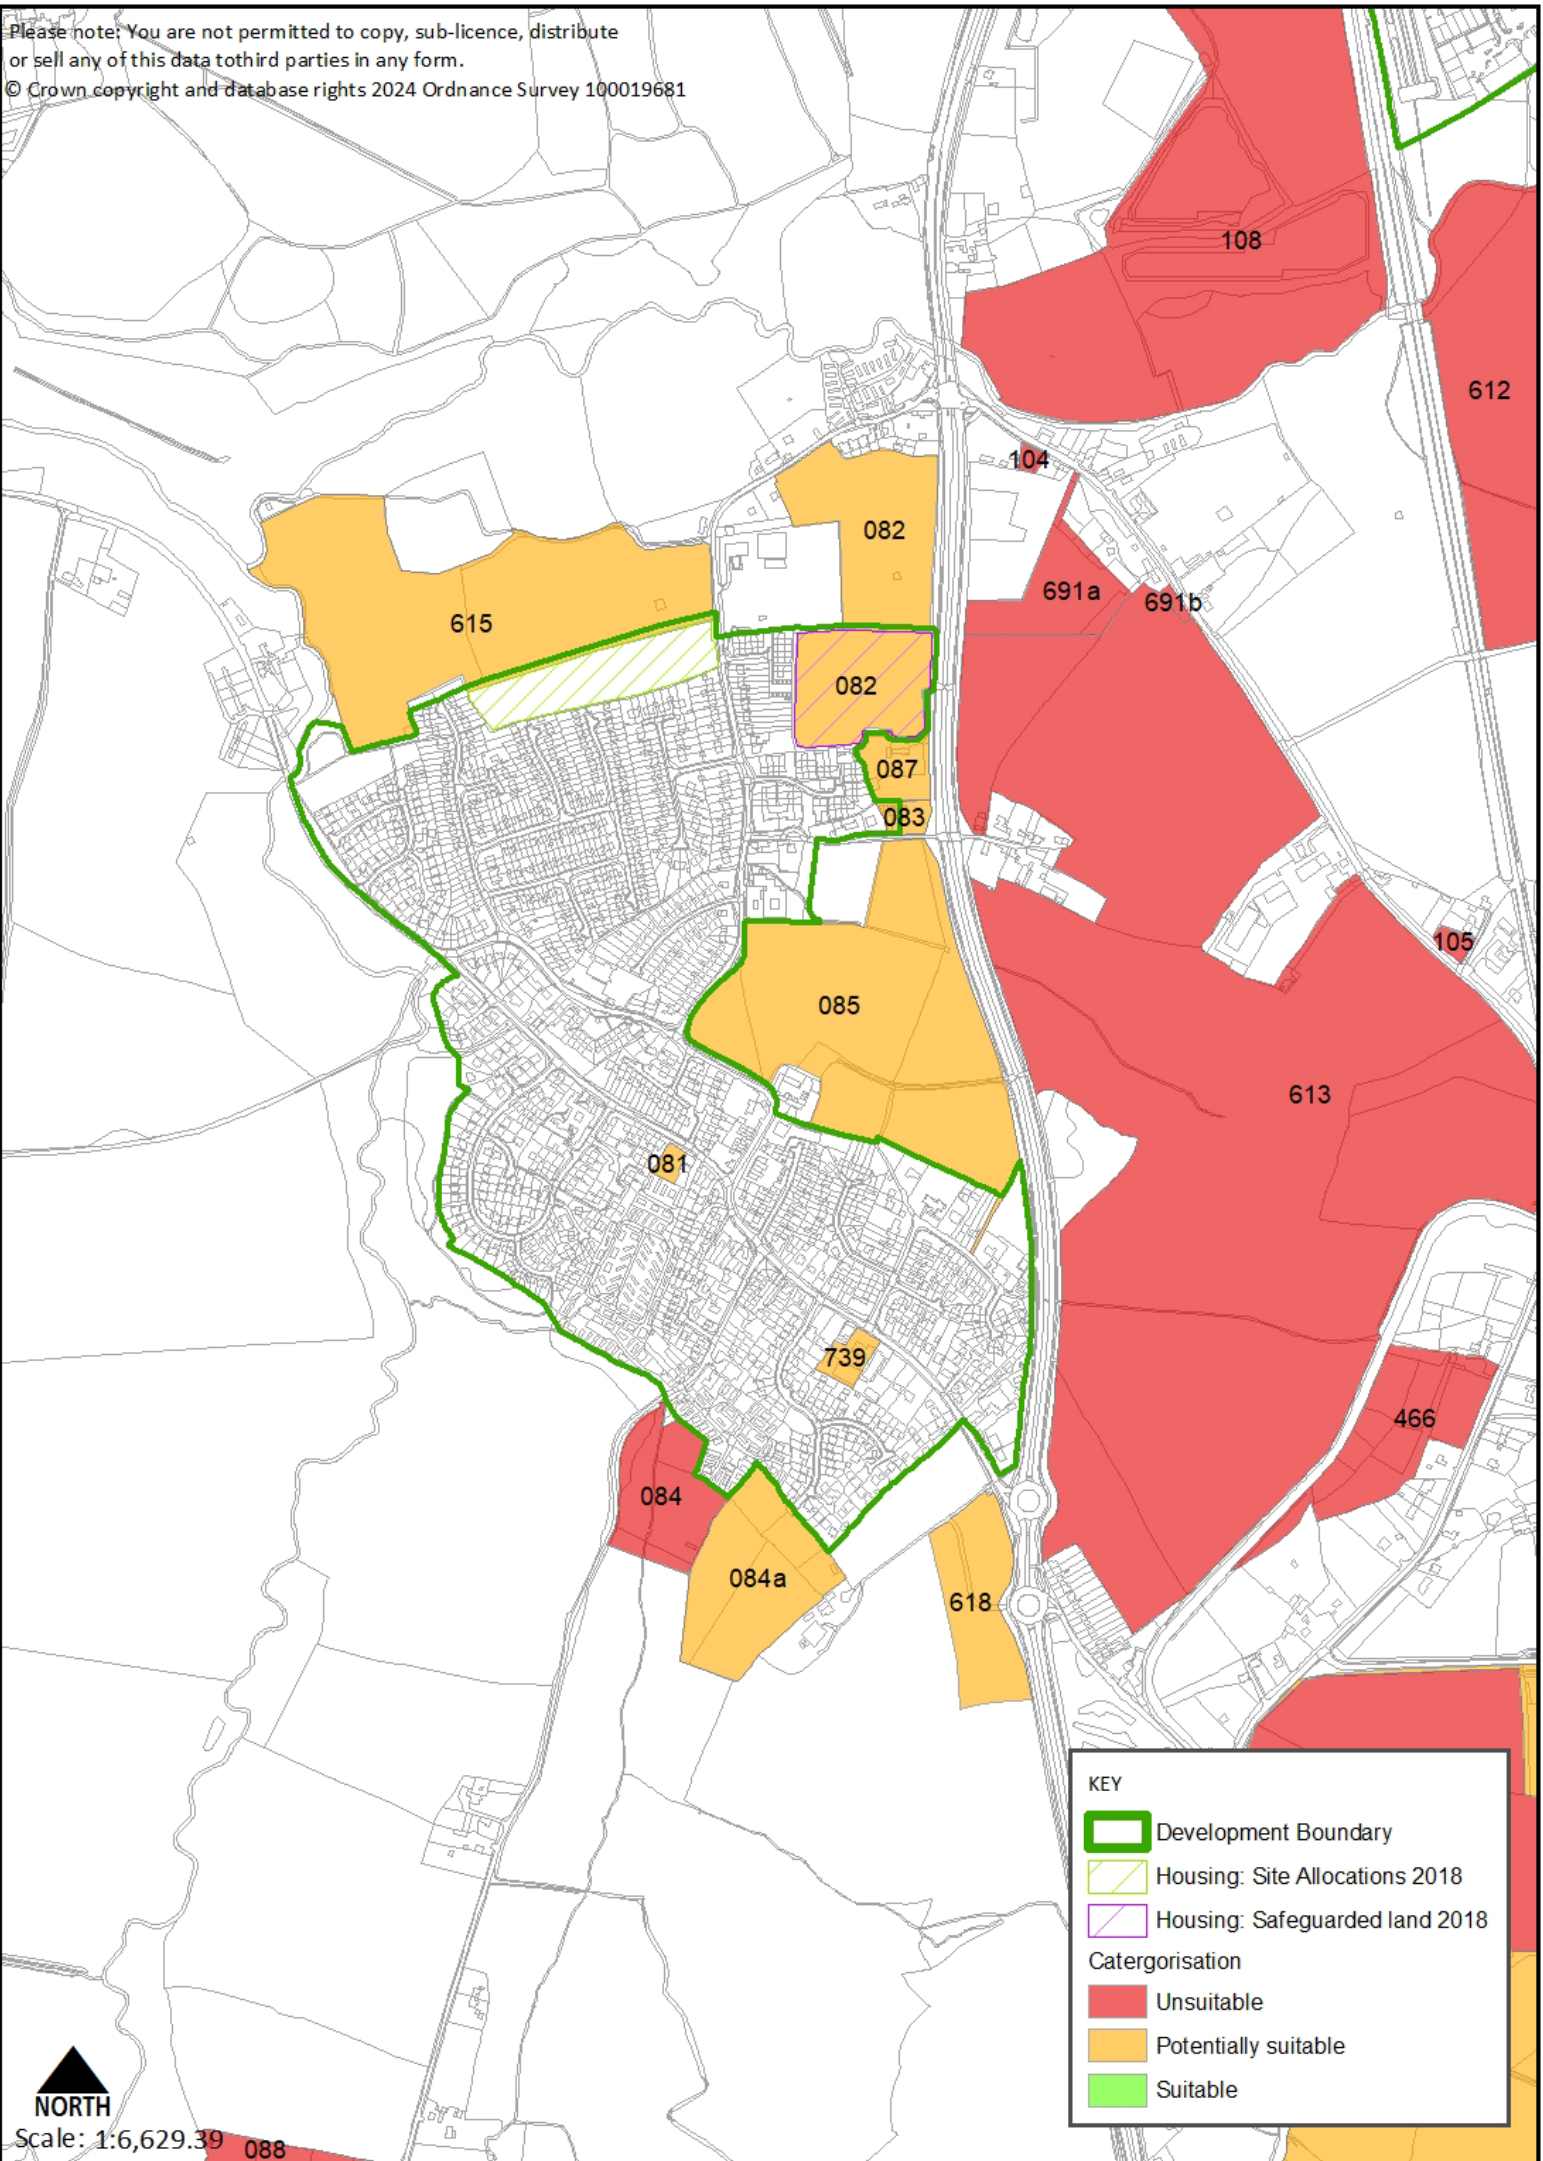

Coven SHELAA MAP 2024

Please note: You are not permitted to copy, sub-licence, distribute or sell any of this data to third parties in any form.

© Crown copyright and database rights 2024 Ordnance Survey 100019681

NORTH

Scale: 1:6,629.39 088